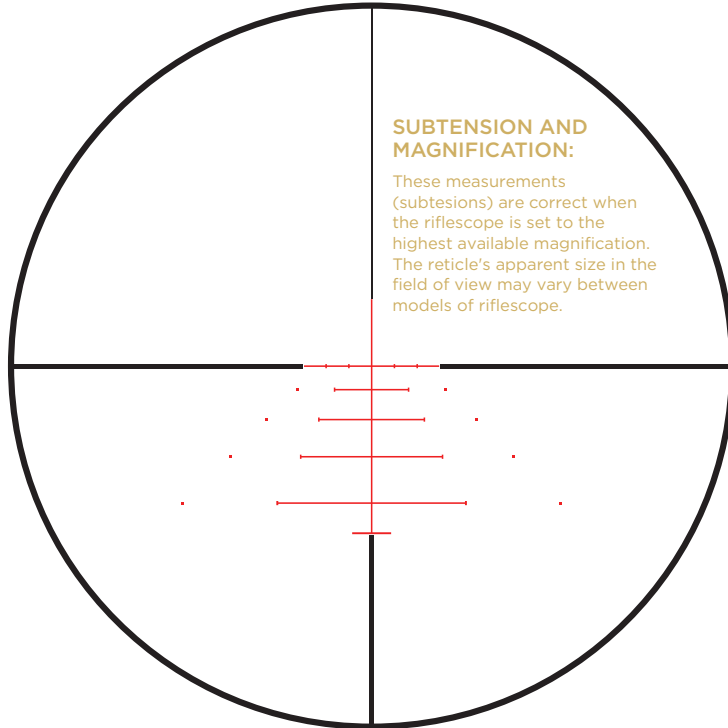

### SUBTENSION AND MAGNIFICATION:

These measurements (subtensions) are correct when the riflescope is set to the highest available magnification. The reticle's apparent size in the field of view may vary between models of riflescope.