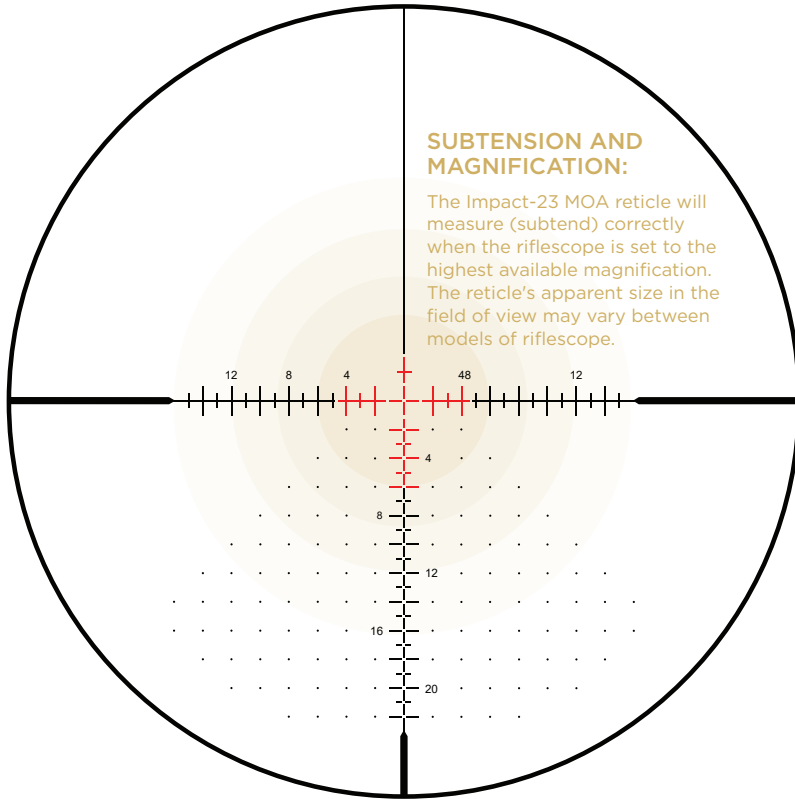

# ILLUMINATED IMPACT<sup>®</sup>-23 MOA

VX<sup>®</sup>-6HD

RETICLES

## FULL RETICLE

### SUBTENSION AND MAGNIFICATION:

The Impact-23 MOA reticle will measure (subtend) correctly when the rifle scope is set to the highest available magnification. The reticle's apparent size in the field of view may vary between models of rifle scope.