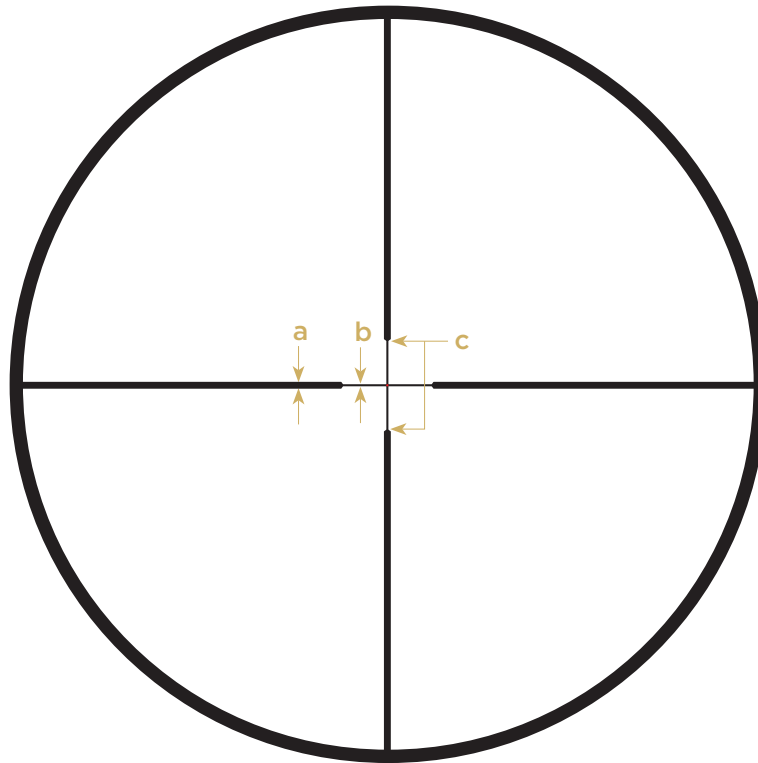

FIREDOT® DUPLEX

VX®-6HD, VX®-5HD

RETICLE FEATURES

- Brings new technology to a classic design
- Fiber-optic powered center red-dot
- Multiple brightness settings for changing conditions
- FireDot Technology brings your eye to the center of the reticle for quick target acquisition
- Broad range of shooting applications

**FIREDOT DUPLEX,
VX®-6HD**

	a = Heavy Line		b = Thin Line		c = Thin Opening	
	High-X	Low-X	High-X	Low-X	High-X	Low-X
1-6x	2.7	16.2	0.5	3.0	28.8	175.8
2-12x	1.4	8.4	0.3	1.8	15.3	91.8
3-18x	0.5	3.0	0.2	1.2	15.3	91.8
4-24x	0.3	1.8	0.1	0.6	11.3	67.8

**FIREDOT DUPLEX,
VX®-5HD**

	a = Heavy Line		b = Thin Line		c = Thin Opening	
	High-X	Low-X	High-X	Low-X	High-X	Low-X
1-5x	1.7	8.5	0.7	3.5	56.3	281.5
2-10x	0.8	4.0	0.3	1.5	28.6	143.0
3-15x	0.6	3.0	0.2	1.0	18.8	94.0
4-20x	0.4	2.0	0.2	1.0	14.1	70.5